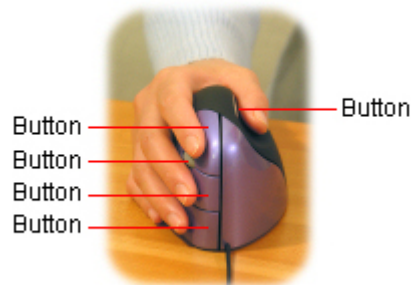

Left View

Top View

Right View

Right hand model shown. Left hand model available.

**Eliminates Arm Twisting**

The patented shape supports your hand in a relaxed handshake position that eliminates forearm twisting. You will quickly become accustomed to the improved comfort.

An ordinary horizontal mouse requires your forearm to twist away from its natural position.

**No Retraining**

The grip is the same as an ordinary mouse, just turned sideways, and the buttons are operated by the same fingers. There is virtually no retraining necessary.

The mouse does not move sideways when clicking with normal force. Pointer control is as accurate as any other good mouse.

**Reduces Hand Movements**

1200 dpi true optical resolution sensor reduces hand movements. Great for games. (Other mice have 800 dpi)